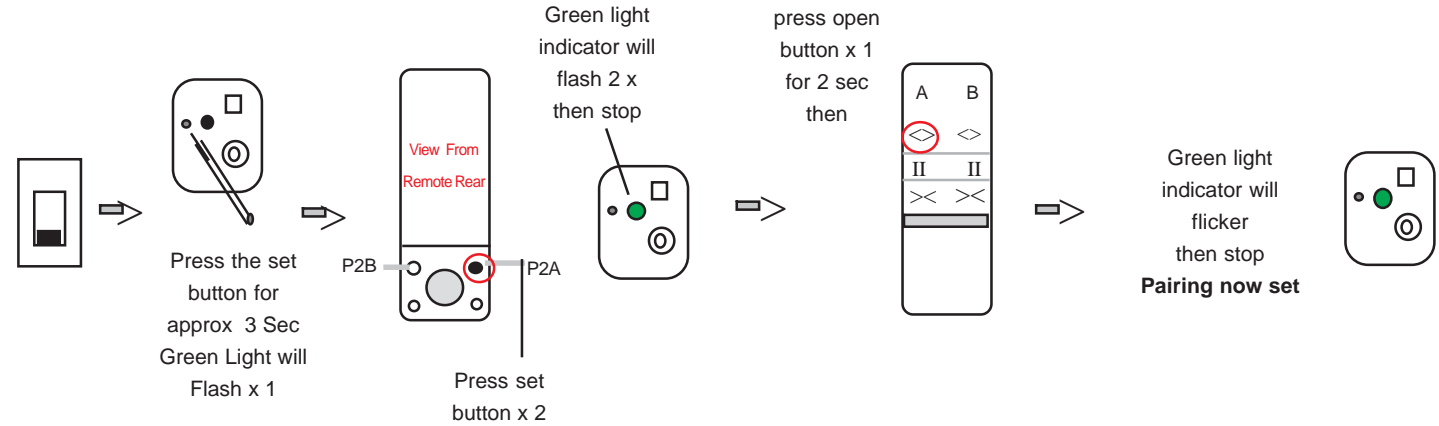

Pairing Procedure for B Right Controls Controls