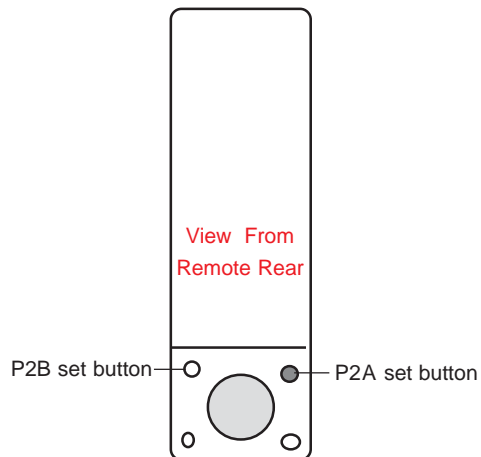

# Dual Channel Remote Type DC1860 Pairing & Travel Reverse Procedure

## Dual Channel Remote

### Pairing Procedure for A Left Controls

**Repeat**

### To reverse travel direction once paired.