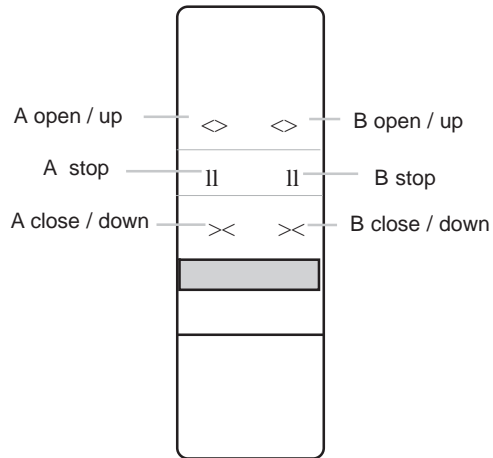

# Dual Channel Remote Type DC1860 Pairing & Travel Reverse Procedure

## Dual Channel Remote

### Pairing Procedure for A Left Controls

**Repeat**

### To reverse travel direction once paired.